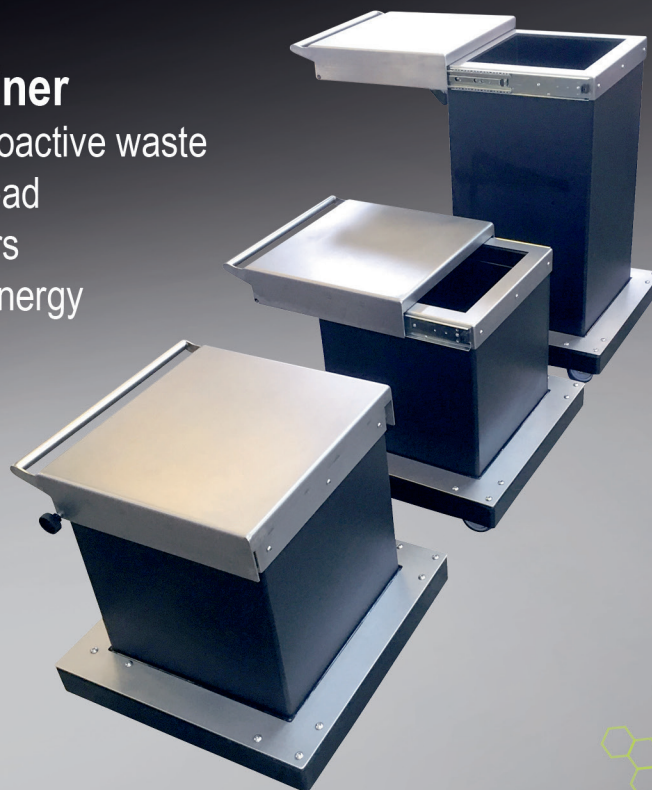

Shielded trolley

Iodine-131 capsules transport trolley

To collect, store and transport radioactive waste

- Shielding: 15 to 40 mm lead

Tc99 generator transport trolley

To transport Tc99 generators including uncontrolled areas

- Shielding: 15 to 40 mm lead

All our trolleys can be motorized

For further information:
sales@radioprotech.com - +33 770 199 101
More products: www.radioprotech.com

Waste management

Shielded waste container

To collect and store solid radioactive waste

- Shielding: 5, 10 or 20 mm lead
- Capacity: 30, 60 and 80 liters
- For low, medium and high energy

Shielded sharp container

For main clinical waste containers

- Size standard or XL from 1,5 to 3,5 liters
- Shielding: 3, 5, 10 or 15 mm lead

For further information:

sales@radioprotech.com - +33 770 199 101

More products: www.radioprotech.com