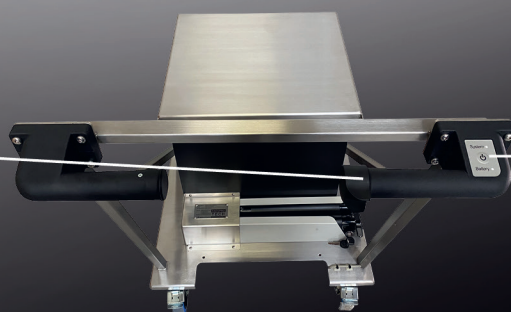

Shielded trolley

Iodine-131 capsules transport trolley

To collect, store and transport radioactive waste

- Shielding: 15 to 40 mm lead

Tc99 generator transport trolley

To transport Tc99 generators including uncontrolled areas

- Shielding: 15 to 40 mm lead

All our trolleys can be motorized

For further information:
sales@radioprotech.com - +33 770 199 101
More products: www.radioprotech.com

Waste management

Shielded waste container

To collect and store solid radioactive waste

- Shielding: 5, 10 or 20 mm lead
- Capacity: 30, 60 and 80 liters
- For low, medium and high energy

Shielded sharp container

For main clinical waste containers

- Size standard or XL from 1,5 to 3,5 liters
- Shielding: 3, 5, 10 or 15 mm lead

For further information:

sales@radioprotech.com - +33 770 199 101

More products: www.radioprotech.com