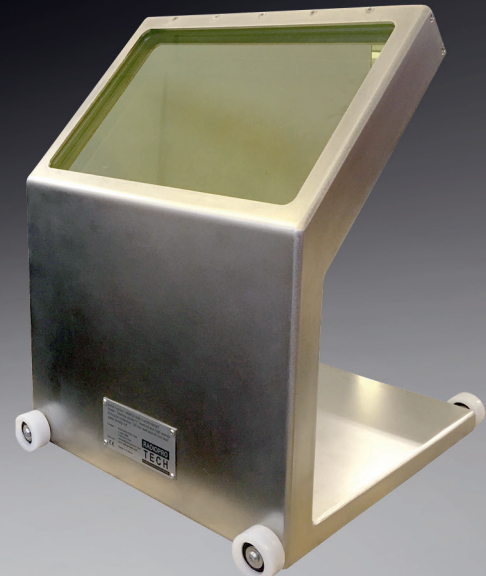

Injection shield

For high energy

- Shielded by 30 mm lead
- Large window
- Height adjustable shelf
- PET / MR compatible

Options:

Infusion bag holder

Tele-injector

For further information:
sales@radioprotech.com - +33 770 199 101
More products: www.radioprotech.com

Tabletop shield

Gamma emitters

- From 5 to 30 mm lead
- From 20 to 60 mm lead glass

Mobile tabletop

Gamma and beta emitters

- 10 mm PMMA
- 5 mm lead
- 20 mm lead glass

Beta emitters

- 10 mm PMMA