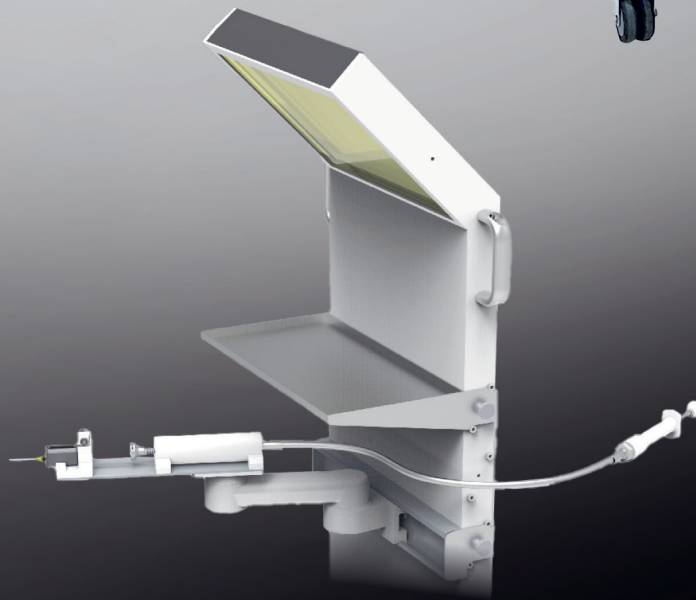

Injection shield

For high energy

- Shielded by 30 mm lead
- Large window
- Height adjustable shelf
- PET / MR compatible

Options:

Infusion bag holder

Tele-injector

For further information:
sales@radioprotech.com - +33 770 199 101
More products: www.radioprotech.com

Tabletop shield

Gamma emitters

- From 5 to 30 mm lead
- From 20 to 60 mm lead glass

Mobile tabletop

Gamma and beta emitters

- 10 mm PMMA
- 5 mm lead
- 20 mm lead glass

Beta emitters

- 10 mm PMMA