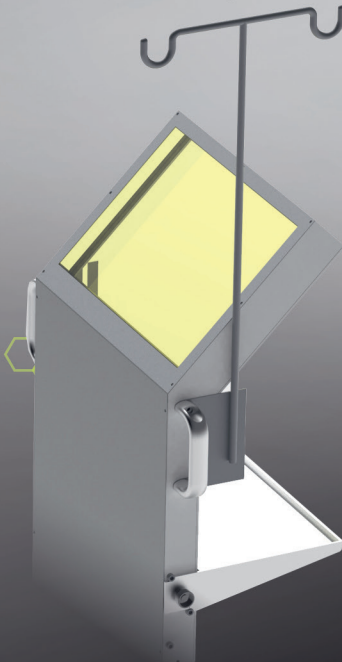

Injection shield

For high energy

- Shielded by 30 mm lead
- Large window
- Height adjustable shelf
- PET / MR compatible

Options:

Infusion bag holder

Tele-injector

For further information:
sales@radioprotech.com - +33 770 199 101
More products: www.radioprotech.com

Tabletop shield

Gamma emitters

- From 5 to 30 mm lead
- From 20 to 60 mm lead glass

Mobile tabletop

Gamma and beta emitters

- 10 mm PMMA
- 5 mm lead
- 20 mm lead glass

Beta emitters

- 10 mm PMMA